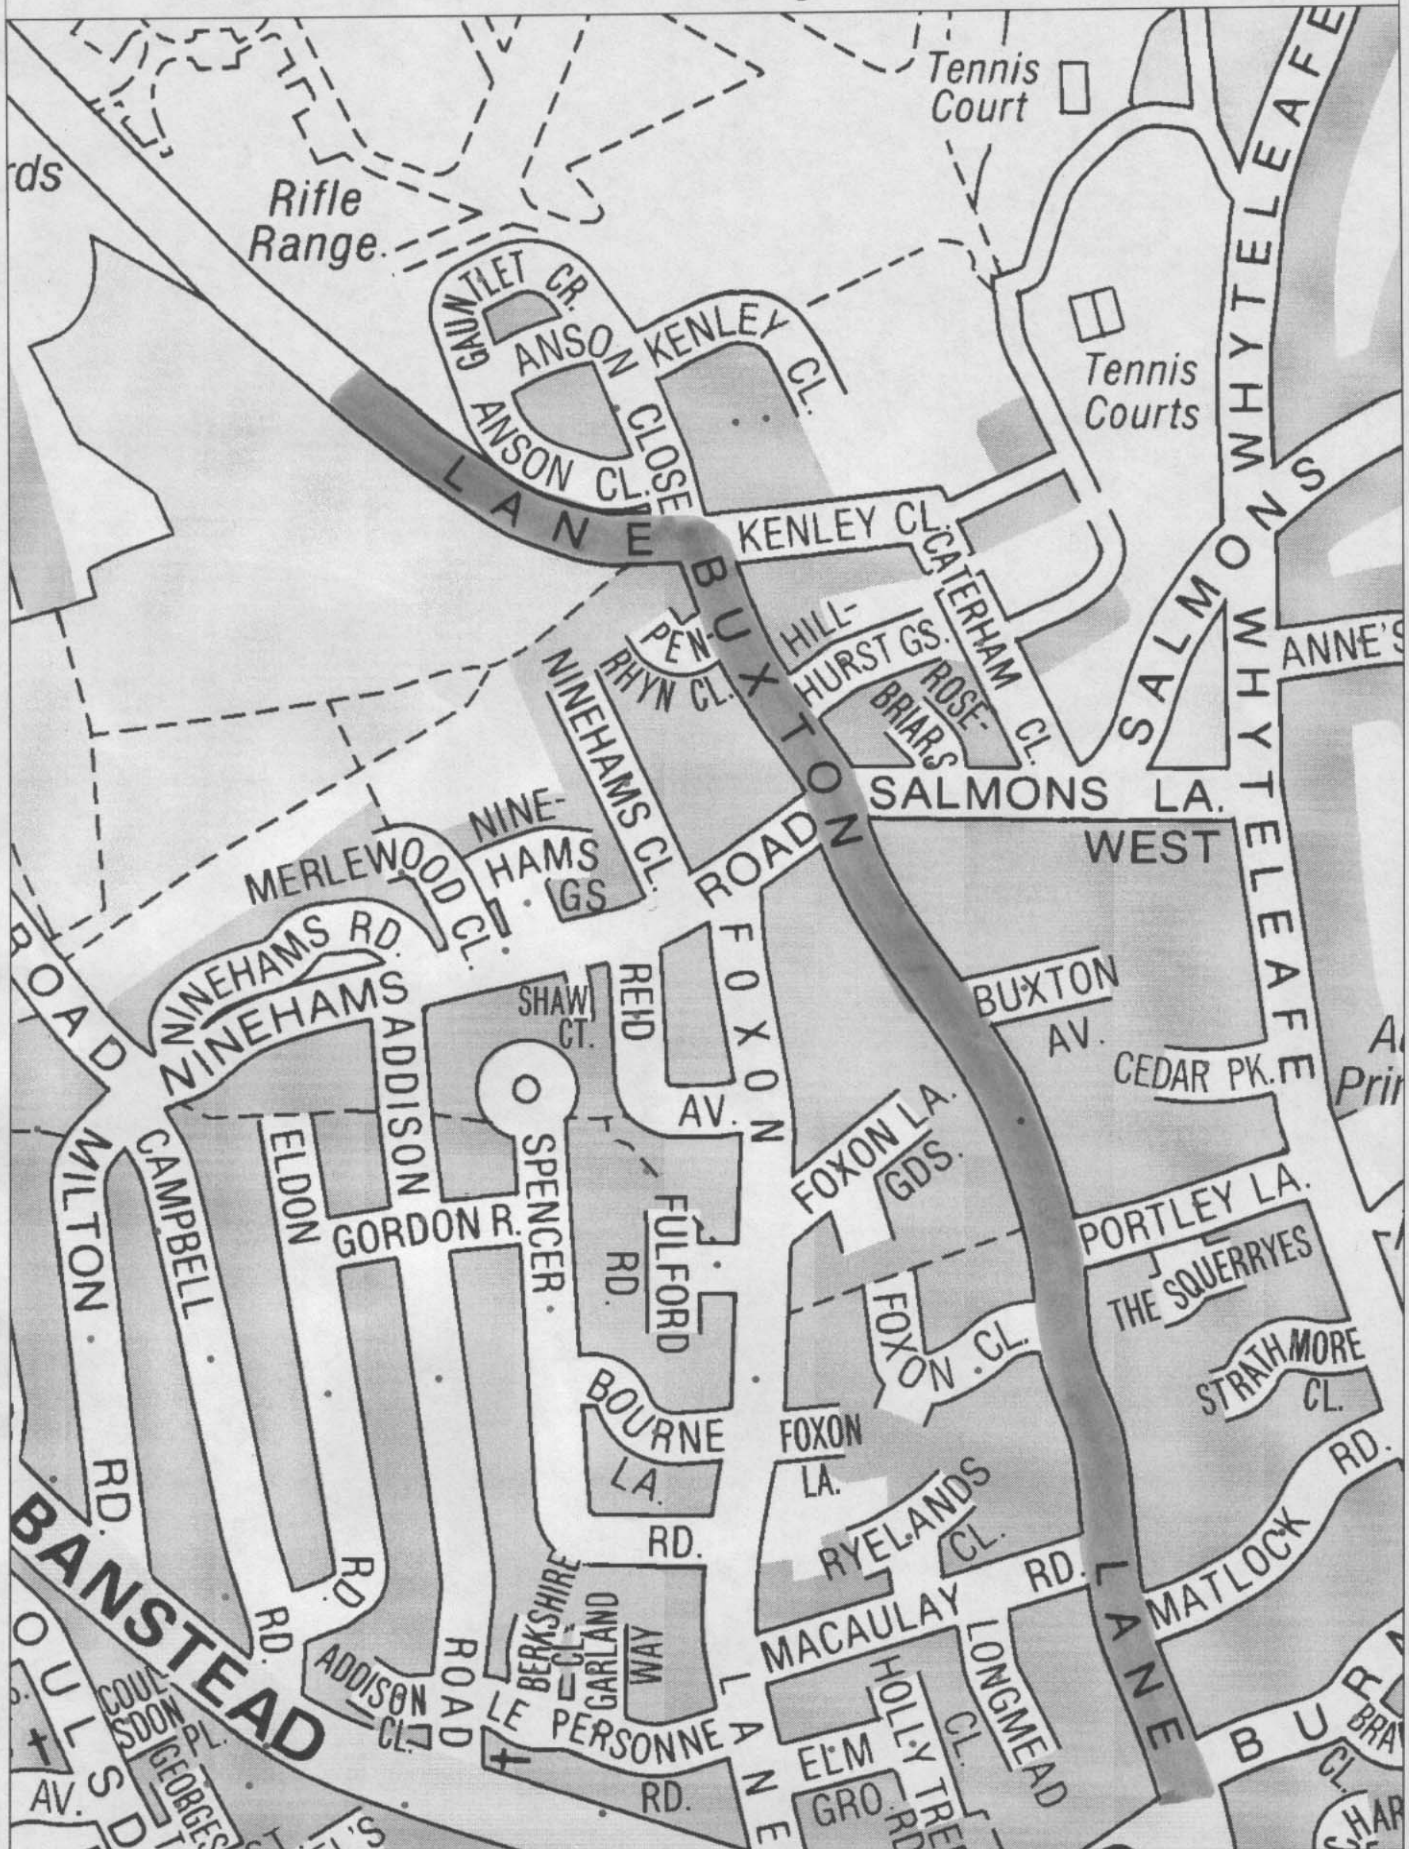

Buxton Lane / Hayes Lane

Scale 1:5500

© Crown copyright. All rights reserved.
Surrey County Council, licence No. LA076872, 2002

Date: 30/05/2008